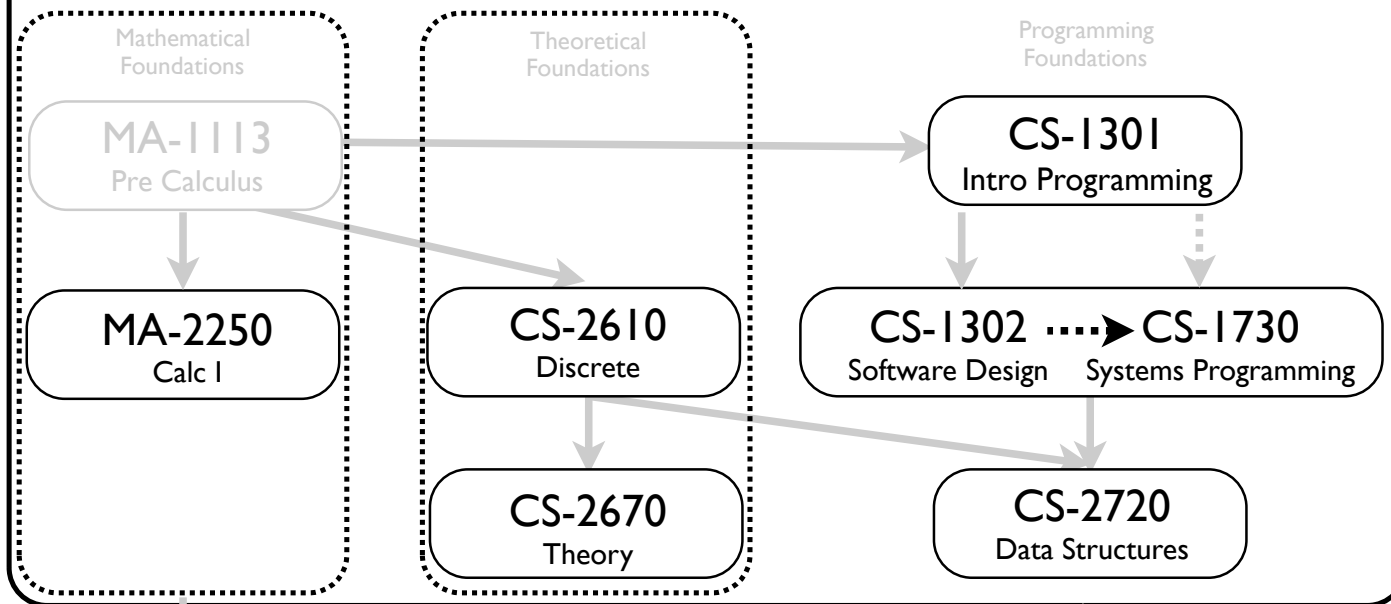

Area VI /Major Pre-Requirements

Entrance Requirements: C or higher in these courses

- Franklin College Requirements
 39 hours of upper division coursework
 3- Foreign Languages
 1- Literature
 2- Fine Arts/Philosophy/Religion
 1- History
 1- Social Science (not history)
 1- Biological Sciences
 1- Physical Sciences
 1- Multicultural